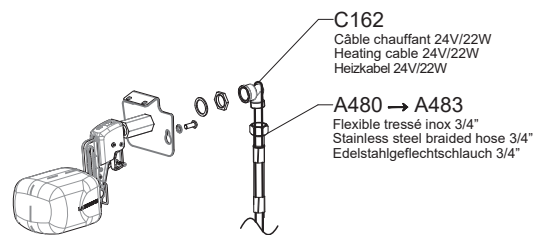

C162
Câble chauffant 24V/22W
Heating cable 24V/22W
Heizkabel 24V/22W

A480 → A483
Flexible tressé inox 3/4"
Stainless steel braided hose 3/4"
Edelstahlgeflechschlauch 3/4"